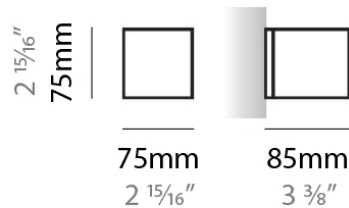

PROJECT
TYPE
NOTES
QUANTITY
DATE

TOY SURFACE

D83147-WHI

GENERAL

Series: Toy
Brand: Panzeri
Division: Design
Mounting Type: Surface
Mounting Location: Wall

PHYSICAL

Shape: Square
Length (mm): 75
Length (in): 2 ¹⁵/₁₆
Height (mm): 75
Height (in): 2 ¹⁵/₁₆
Extension (mm): 85
Extension (in): 3 ³/₈
Light Distribution: Direct / Indirect
Weight (kg): 0.6
Weight (lbs): 1
Diffuser: Frost White Glass
Fixture Material: Metal

ELECTRICAL

Number of Lamps: 1
Lamp Type: LED Retrofit / Halogen
Bulb Included: Bulb Not Included
Total Output Wattage (W): 3 / 35
Max. Wattage Per Lamp (W): 3 / 35
Lamp Base: G9
Input Voltage (V): 120

LED

OPTICAL

RATINGS AND CERTIFICATIONS

Certified By: CSA Certified to UL and CSA Standards
IP rating: IP20