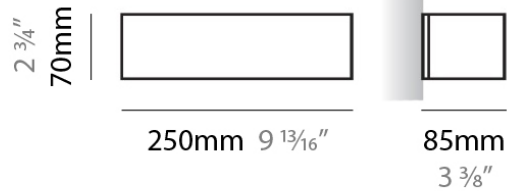

TOY SURFACE

D83285

GENERAL

Series: Toy _____
Brand: Panzeri _____
Division: Design _____
Mounting Type: Surface _____
Mounting Location: Wall _____
Subcategory: Ambient _____

PHYSICAL

Shape: Rectangle _____
Length (mm): 250 _____
Length (in): 9 ⁷/₁₆ _____
Height (mm): 70 _____
Height (in): 2 ³/₄ _____
Extension (mm): 85 _____
Extension (in): 3 ¹/₄ _____
Light Distribution: Direct / Indirect _____
Weight (kg): 0.9 _____
Weight (lbs): 2 _____
Diffuser: Frost White Glass _____
Fixture Material: Metal _____

ELECTRICAL

Number of Lamps: 1 _____
Lamp Type: LED _____
Total Output Wattage (W): 12 _____
Dimming: Non-Dimmable _____
Driver Included: Yes _____
Driver Location: Integrated _____
Driver Type: Constant Current _____
Driver Class: Class 2 _____
Input Voltage (V): 120 _____
Upon Request: (Dimming and 277V options available with remote driver sold separately) _____

LED

Color Temperature (°K): 3000 _____
Nominal Lumen (lm): 2 x 730 _____
CRI: >80 CRI _____

OPTICAL

RATINGS AND CERTIFICATIONS

Certified By: CSA Certified to UL and CSA Standards _____
IP rating: IP40 _____