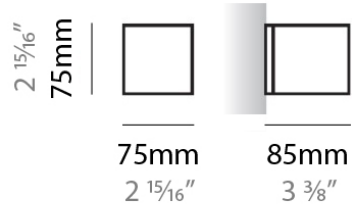

PROJECT	_____
TYPE	_____
NOTES	_____
QUANTITY	_____
DATE	_____

TOY SURFACE

D83147-MSS

GENERAL

Series: Toy _____
Brand: Panzeri _____
Division: Design _____
Mounting Type: Surface _____
Mounting Location: Wall _____

PHYSICAL

Shape: Square _____
Length (mm): 75 _____
Length (in): 2 ¹⁵/₁₆ _____
Height (mm): 75 _____
Height (in): 2 ¹⁵/₁₆ _____
Extension (mm): 85 _____
Extension (in): 3 ³/₈ _____
Light Distribution: Direct / Indirect _____
Weight (kg): 0.6 _____
Weight (lbs): 1 _____
Diffuser: Frost White Glass _____
Fixture Material: Metal _____

ELECTRICAL

Number of Lamps: 1 _____
Lamp Type: LED Retrofit / Halogen _____
Bulb Included: Bulb Not Included _____
Total Output Wattage (W): 3 / 35 _____
Max. Wattage Per Lamp (W): 3 / 35 _____
Lamp Base: G9 _____
Input Voltage (V): 120 _____

LED

Nominal Lumen (lm): 650 _____

OPTICAL

RATINGS AND CERTIFICATIONS

Certified By: CSA Certified to UL and CSA Standards _____
IP rating: IP20 _____